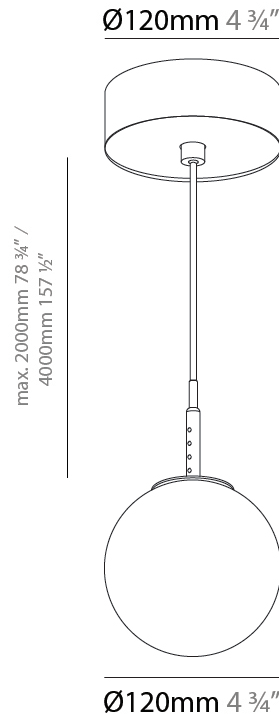

GENERAL

Series: Bilo
Brand: Prolicht
Division: Architectural
Mounting Type: Suspension
Mounting Location: Ceiling
Subcategory: Pendant

PHYSICAL

Shape: Round
Diameter (mm): 120
Diameter (in): 4 3/4
Height (mm): 120
Height (in): 4 3/4
Ceiling Thickness (mm): 1 - 25
Ceiling Thickness (in): 1/16 - 1
Light Distribution: Downlight
Fixture Finish: SHP / CLO / WST / GND / HPK / TER / ICB / NOP / GRV / MLK / WSY / POC / MOS / SKG / SLT / ELO / SWI / SOC / GRP / CHL / RAV / POS / SPE / SUC / GAR
Accent Finish: OPL / YEL / ORA / RED / BLU / GRN
Fixture Material: Aluminum Die Cast
Cable Details: 2000mm/78 3/4" or 4000mm/157 1/2" Cable - Color Options: Black / White / Orange / Red / Green
Cut-out Measurements: 68mm / 2 11/16"

ELECTRICAL

Lamp Type: LED (Zhaga Standard)
Input Wattage (W): 6
Dimming: Tri-Mode (Non-Dimming and Phase Dimming (120Vac only) and 0-10V Dimming)
Driver Included: No
Driver Location: Integrated
Driver Type: Constant Current - Universal
Driver Class: Class 2
Input Voltage (V): 120 - 277
Constant Current (MA): 500

LED

Number of LEDs: 1
Color Temperature (*K): 2700 / 3000 / 3500 / 4000
Max. Delivered Lumen (lm): 356 / 377 / 398 / 408
Nominal Lumen (lm): 460 / 487 / 514 / 528
CRI: >90 CRI
Lamp Life (hrs): 50000

OPTICAL

Beam Angle: 120

RATINGS AND CERTIFICATIONS

Certified By: Certified for North American Standards
IP rating: IP20